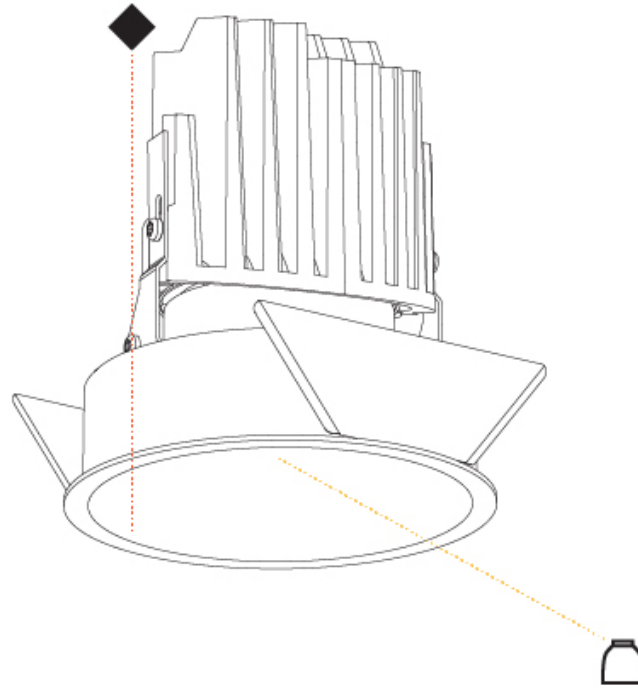

BIONIQ ROUND DEEP RECESSED

A35281-

PROJECT _____

TYPE _____

SPECIFIER _____

QUANTITY _____

DATE _____

A